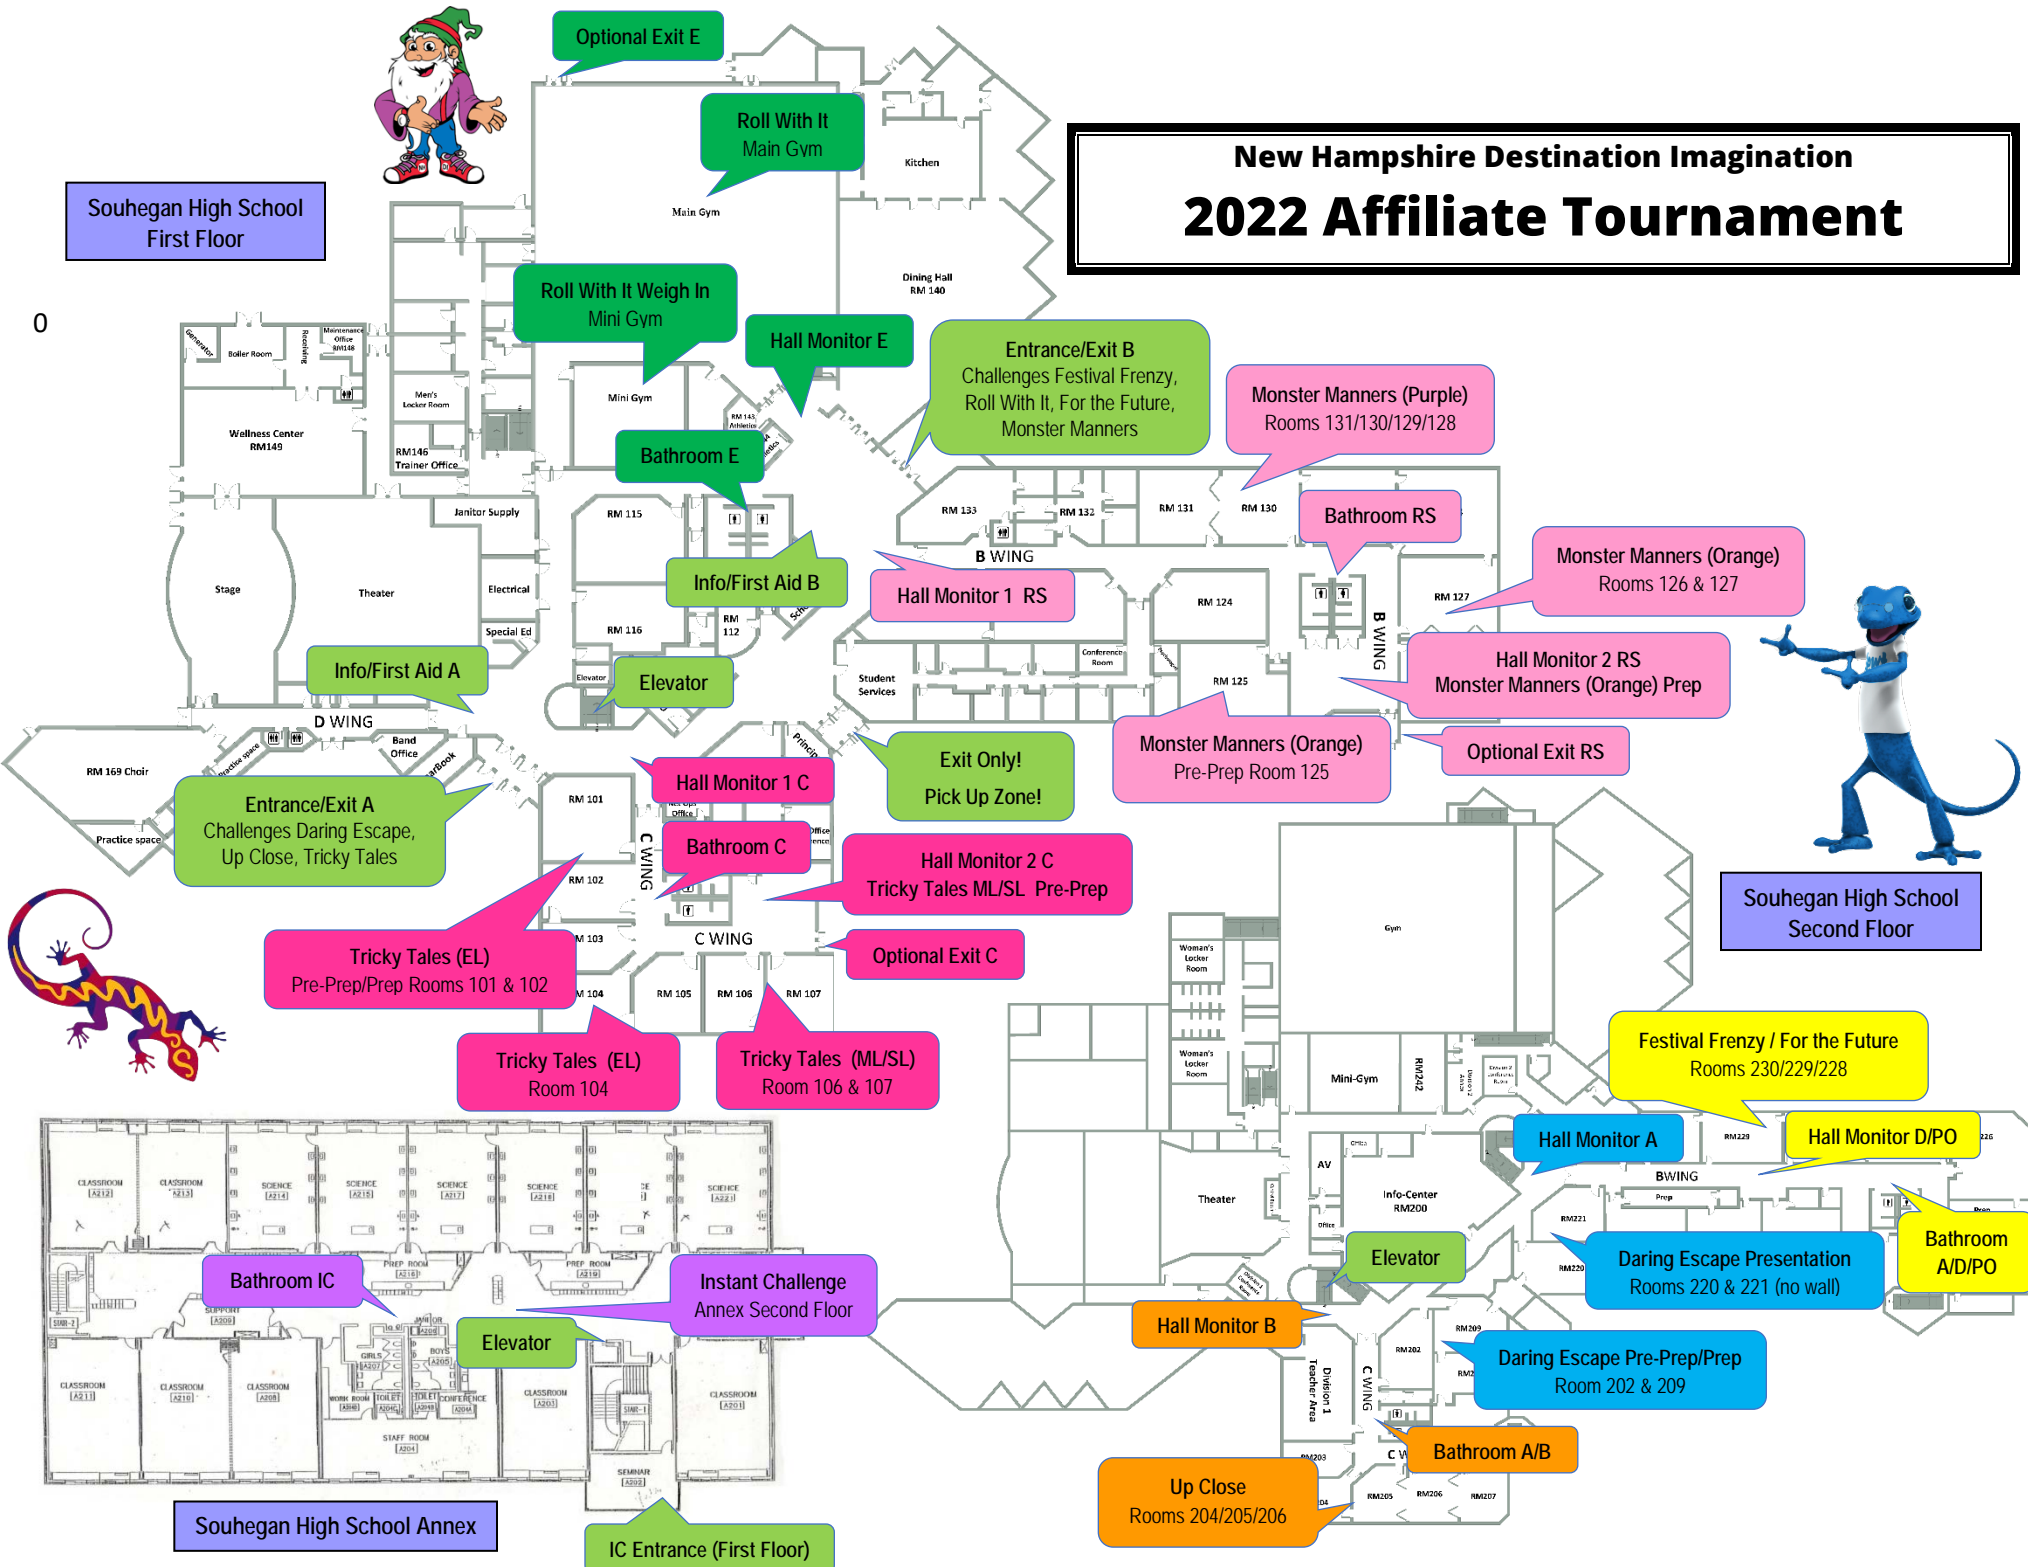

New Hampshire Destination Imagination 2022 Affiliate Tournament

Souhegan High School
First Floor

Souhegan High School
Second Floor

Souhegan High School Annex

Optional Exit E

Roll With It
Main Gym

Roll With It Weigh In
Mini Gym

Hall Monitor E

Entrance/Exit B
Challenges Festival Frenzy,
Roll With It, For the Future,
Monster Manners

Monster Manners (Purple)
Rooms 131/130/129/128

Bathroom E

Bathroom RS

Monster Manners (Orange)
Rooms 126 & 127

Info/First Aid B

Hall Monitor 1 RS

Hall Monitor 2 RS
Monster Manners (Orange) Prep

Info/First Aid A

Elevator

Monster Manners (Orange)
Pre-Prep Room 125

Optional Exit RS

Entrance/Exit A
Challenges Daring Escape,
Up Close, Tricky Tales

Exit Only!
Pick Up Zone!

Hall Monitor 1 C

Hall Monitor 2 C
Tricky Tales ML/SL Pre-Prep

Tricky Tales (EL)
Pre-Prep/Prep Rooms 101 & 102

Bathroom C

Optional Exit C

Tricky Tales (EL)
Room 104

Tricky Tales (ML/SL)
Room 106 & 107